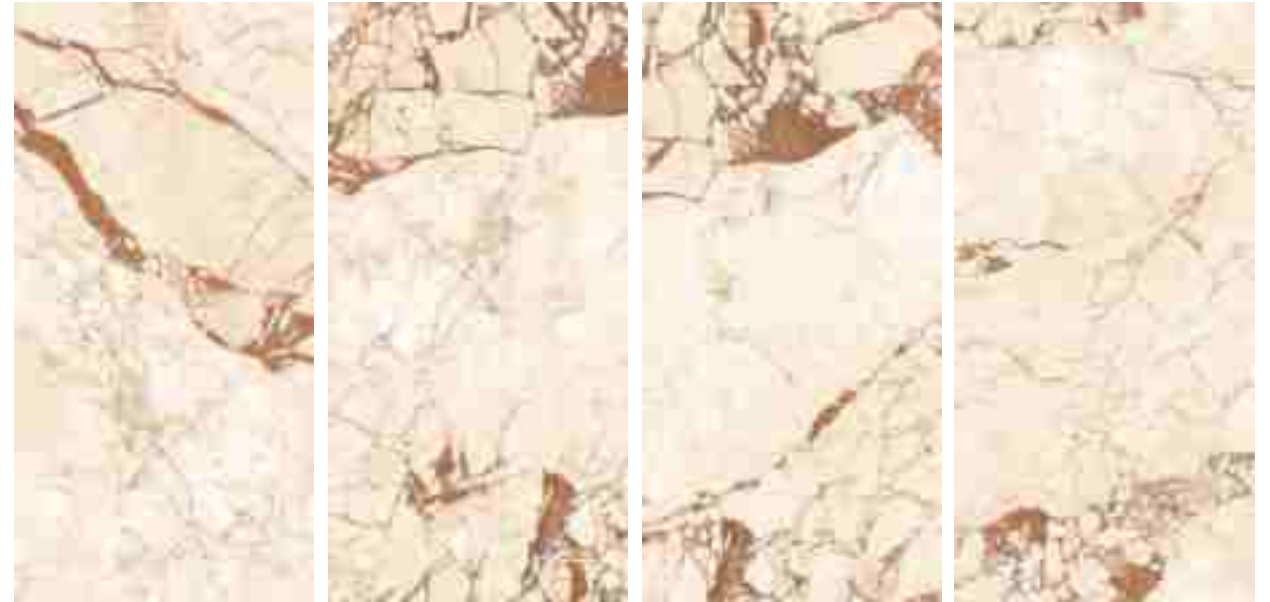

Thickness

09mm
Approx

Size

600x1200mm
60x120cm / 2'x4'

Finish

Polished Surface
Polished Glazed Vitrified Tiles

STONEX BEIGE