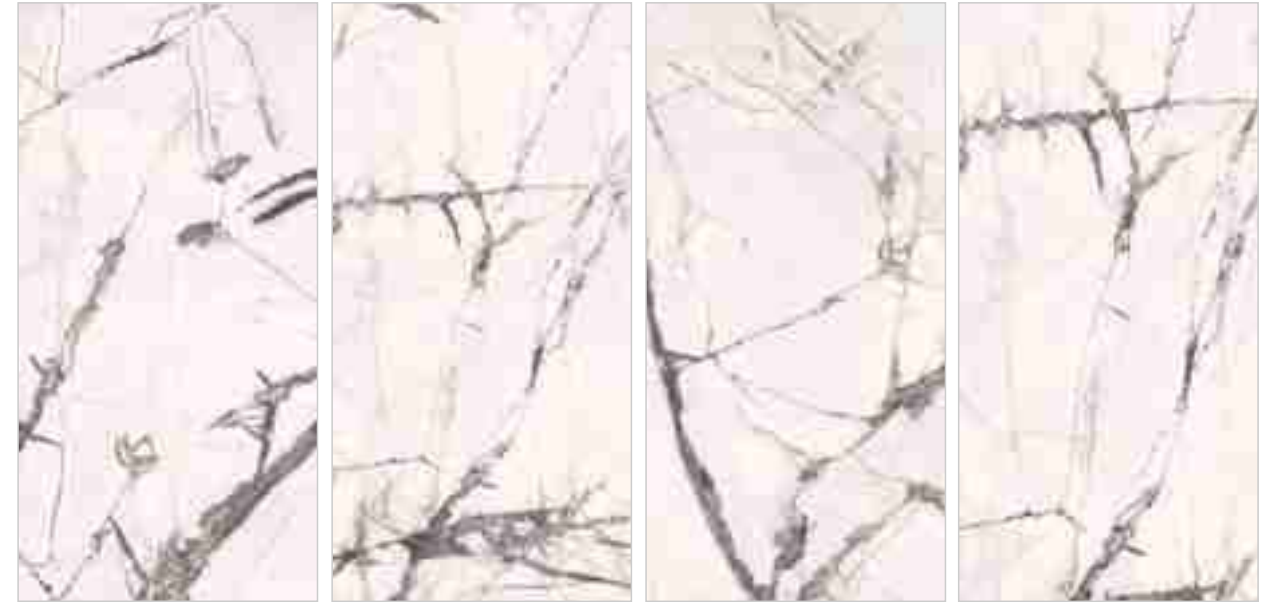

Thickness

09mm
Approx

Size

600x1200mm
60x120cm / 2'x4'

Finish

Polished Surface
Polished Glazed Vitrified Tiles

VIVANTO

4
RANDOMS

**Technical
Characteristics**